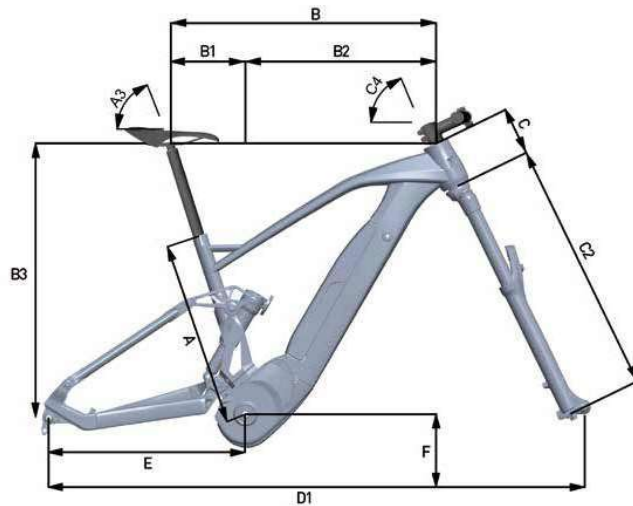

XEF 1.8 Sport

Motor	Brose S-Mag 36, Torque/Coppia: 90 Nm
Battery	Fantic, Lithium Ion, 36 Volt, 720Wh
Display	Brose Remote
Frame	Aluminum, sizes: S - M - L
Fork	RockShox Domain R 180mm
Shock	RockShox SuperDeluxe Coil Select+
Chain rings	Sram 34t
Crank arm	FSA
Rear derailleur	Sram NX
Shift Levers	Sram NX Eagle
Cassette	Sram SX, 12V, 11-50
Chain	Sram NX
Brake	Sram Code R 4 Piston disc brake
Brake	Sram Code R 4 Piston disc brake
Disc	Braking S3 Battfly, 220mm - 6Hole
Disc	Braking S3 Battfly, 203mm - 6Hole
Tires	Vittoria E-Mazza 29"x 2.6
Tires	Vittoria E-Martello 27,5"x 2.8
Wheels	Mavic E-Deemax 29"- 27.5"
Handlebar	FSA Comet-800mm- Ø35 - Rise 25mm
Stem	FSA Comet-35mm- Ø35 - Rise +6°
Seatpost	Switch SW Ø 30.9
Saddle	Selle Italia Model-X Comfort Superflow 145
Note	(*)

Sizes	S	M	L
A	390	430	490
A3	73	73	73
B	586	596	628
B1	161	162	166
B2	425	454	480
B3	617,8	622,0	633,7
C	105	110	120
C2	581	581	581
C4	65	65	65,5
D1	1241	1245	1270,5
E	459	459	459
F	363,5	363,5	363,5

(*) FANTIC MOTOR reserves the right to modify technical characteristics without prior notice. All images are included for illustrative purposes. Products are subject to change.