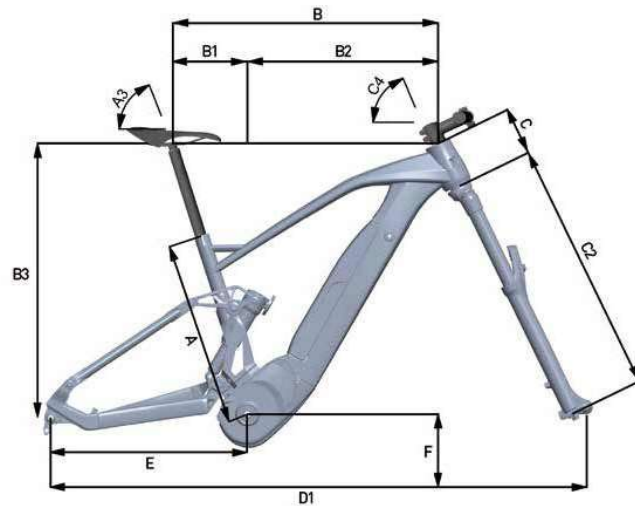

XXF 2.0 Race

Motor	Brose S-Mag, Torque/Coppia: 90 Nm
Battery	Fantic, Lithium Ion, 36 Volt, 720Wh
Display	Brose Remote
Frame	Aluminum, sizes: S - M - L
Fork	RockShox Boxxer Select, 200mm
Shock	RockShox SuperDeluxe Coil Select+
Chain rings	Sram 34t
Crank arm	FSA
Rear derailleur	Sram NX
Shift Levers	Sram NX Eagle
Cassette	Sram SX Eagle 12V, 11-50
Chain	Sram NX
Brake	Magura MT7 4 Piston disc brake
Brake	Magura MT7 4 Piston disc brake
Disc	Braking S3 Battfly, 220mm - 6Hole
Disc	Braking S3 Battfly, 203mm - 6Hole
Tires	Vittoria E-Mazza 29"x 2.6
Tires	Vittoria E-Martello 27,5"x 2.8
Wheels	Mavic E-Deemax 29"- 27.5"
Handlebar	FSA Gradient-800mm- Ø35 - Rise 25mm
Stem	FSA Gradient Direct - Ø35 - 45mm
Seatpost	Switch SW Ø 30.9
Saddle	Selle Italia Model-X Comfort Superflow
Note	(*)

Sizes	S	M	L
A	390	430	490
A3	73	73	73
B	586	596	628
B1	161	162	166
B2	425	454	480
B3	617,8	622,0	633,7
C	105	110	120
C2	581	581	581
C4	65	65	65,5
D1	1241	1245	1270,5
E	459	459	459
F	363,5	363,5	363,5

(*) FANTIC MOTOR reserves the right to modify technical characteristics without prior notice. All images are included for illustrative purposes. Products are subject to change.