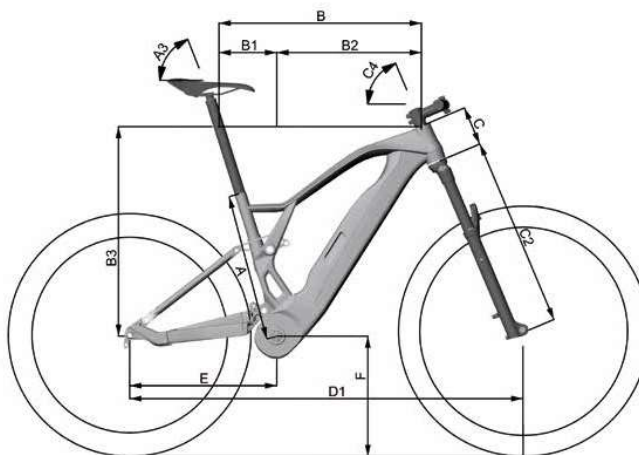

XTF 1.6 Carbon Sport

Motor	Brose S-Mag 36, Torque/Coppia: 90 Nm
Battery	Fantic, Lithium Ion, 36 Volt, 720Wh
Display	Brose All Round
Frame	Carbon, sizes: S - M - L - XL
Fork (**)	RockShox Lyrik Select 160mm
Shock	RockShox Deluxe Select+
Chain rings	Sram 34t
Crank arm	FSA
Rear derailleur	Sram GX Eagle
Shift Levers	Sram NX
Cassette	Sram SX, 12V, 11-50
Chain	Sram SX
Brake	Sram G2 RS 4 Piston disc brake
Brake	Sram G2 RS 4 Piston disc brake
Disc	Braking S3 Batfly, 203mm - 6Hole
Disc	Braking S3 Batfly, 180mm - 6Hole
Tires	Pirelli Scorpion ProWall Trail -M- 29"x 2.4
Tires	Pirelli Scorpion ProWall Trail -R- 29"x 2.4
Wheels	Rodi READY27 - 29"
Handlebar	FSA 760mm- Ø31,8 - Rise 15mm - Sweep 6°
Stem	FSA 60mm- Ø31,8 - Rise +6°
Seatpost	Switch SW Ø 30.9
Saddle	Selle Italia X Bow Superflow
Note	(*)
(**) Alternative fork / forcella alternativa Suntour Durolux 36	

Sizes	S	M	L	XL
A	390	430	469	510
A3	73	73	73	73
B	575	596	628	655
B1	156	158	162	167
B2	419	438	466	488
B3	608,0	615,1	628,9	645,5
C	100	105	120	135
C2	568	568	568	568
C4	66	66,5	66,5	67
D1	1188	1204	1238	1260
E	456	456	456	456
F	362,5	362,5	362,5	362,5

(*) FANTIC MOTOR reserves the right to modify technical characteristics without prior notice.
All images are included for illustrative purposes. Products are subject to change.