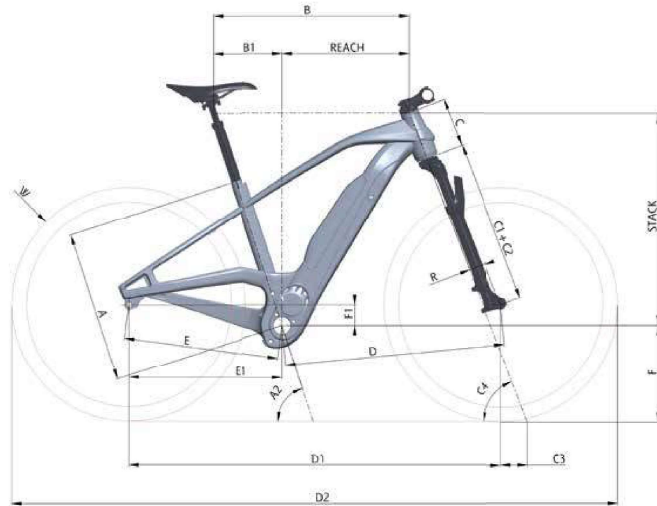

Living City

Colour: **white**

Technical specifications

Aluminium, sizes: S - M - L

Promax Solve ST 925 hydraulic 2P,
180mm disc

Yamaha PW S2,
Torque/Coppia: 75Nm

GBC 29" (M-L) - 27.5" (S)

Fantic, Lithium Ion, 36 Volt, 630Wh

Vittoria E-Randonneur

RST Volant, travel 50mm

Selle Italia T3 Flow

(*) FANTIC MOTOR reserves the right to modify technical characteristics without prior notice.
All images are included for illustrative purposes. Products are subject to change.

Living City

Motor	Yamaha PW S2, Torque/Coppia: 75Nm
Battery	Fantic, Lithium Ion, 36 Volt, 630Wh
Display	Display B Yamaha
Frame	Aluminium, sizes: S - M - L
Fork	RST Volant, travel 50mm
Groupset	Enviolo City
Crankarm	FSA
Front brake	Promax Solve ST 925 hydraulic 2P, 180mm disc
Rear brake	Promax Solve ST 925 hydraulic 2P, 180mm disc
Tires	Vittoria E-Randonneur
Rim and Spokes	GBC 29" (M-L) - 27.5" (S)
Front hub	GBC, 110mm Boost
Rear hub	GBC, 148mm Boost
Handlebar	GBC 700mm, Rise 20mm
Stem	GBC 70mm
Saddle	Selle Italia T3 Flow
Seatpost	Promax Suspended Ø30.9
Pedals	Aluminium
Front light	Busch Muller
Rear light	Trelock
Locker	Abus
Note	(*)

Sizes	S	M	L
A	430	460	500
A2	72	72	72
B	575	600	625
B1	201	201	207
Reach	374	399	418
Stack	618	618	637
W	27,5"	28"	28"
C	150	150	170
C1	2	2	2
C2	460	460	460
C3 Trail	84,15	92,2	92,2
C4	69	69	69
R	44	44	44
D	637,5	662	688
D1	1101	1126	1152,5
D2	1785	1854	1880,5
E	471,2	471,2	471,2
E1	467	467	467
F	279	301	301
F1	63	63	63
Lever	170	170	170
Stem	100	100	100
Bar	700	700	700
Regg.	350	350	350