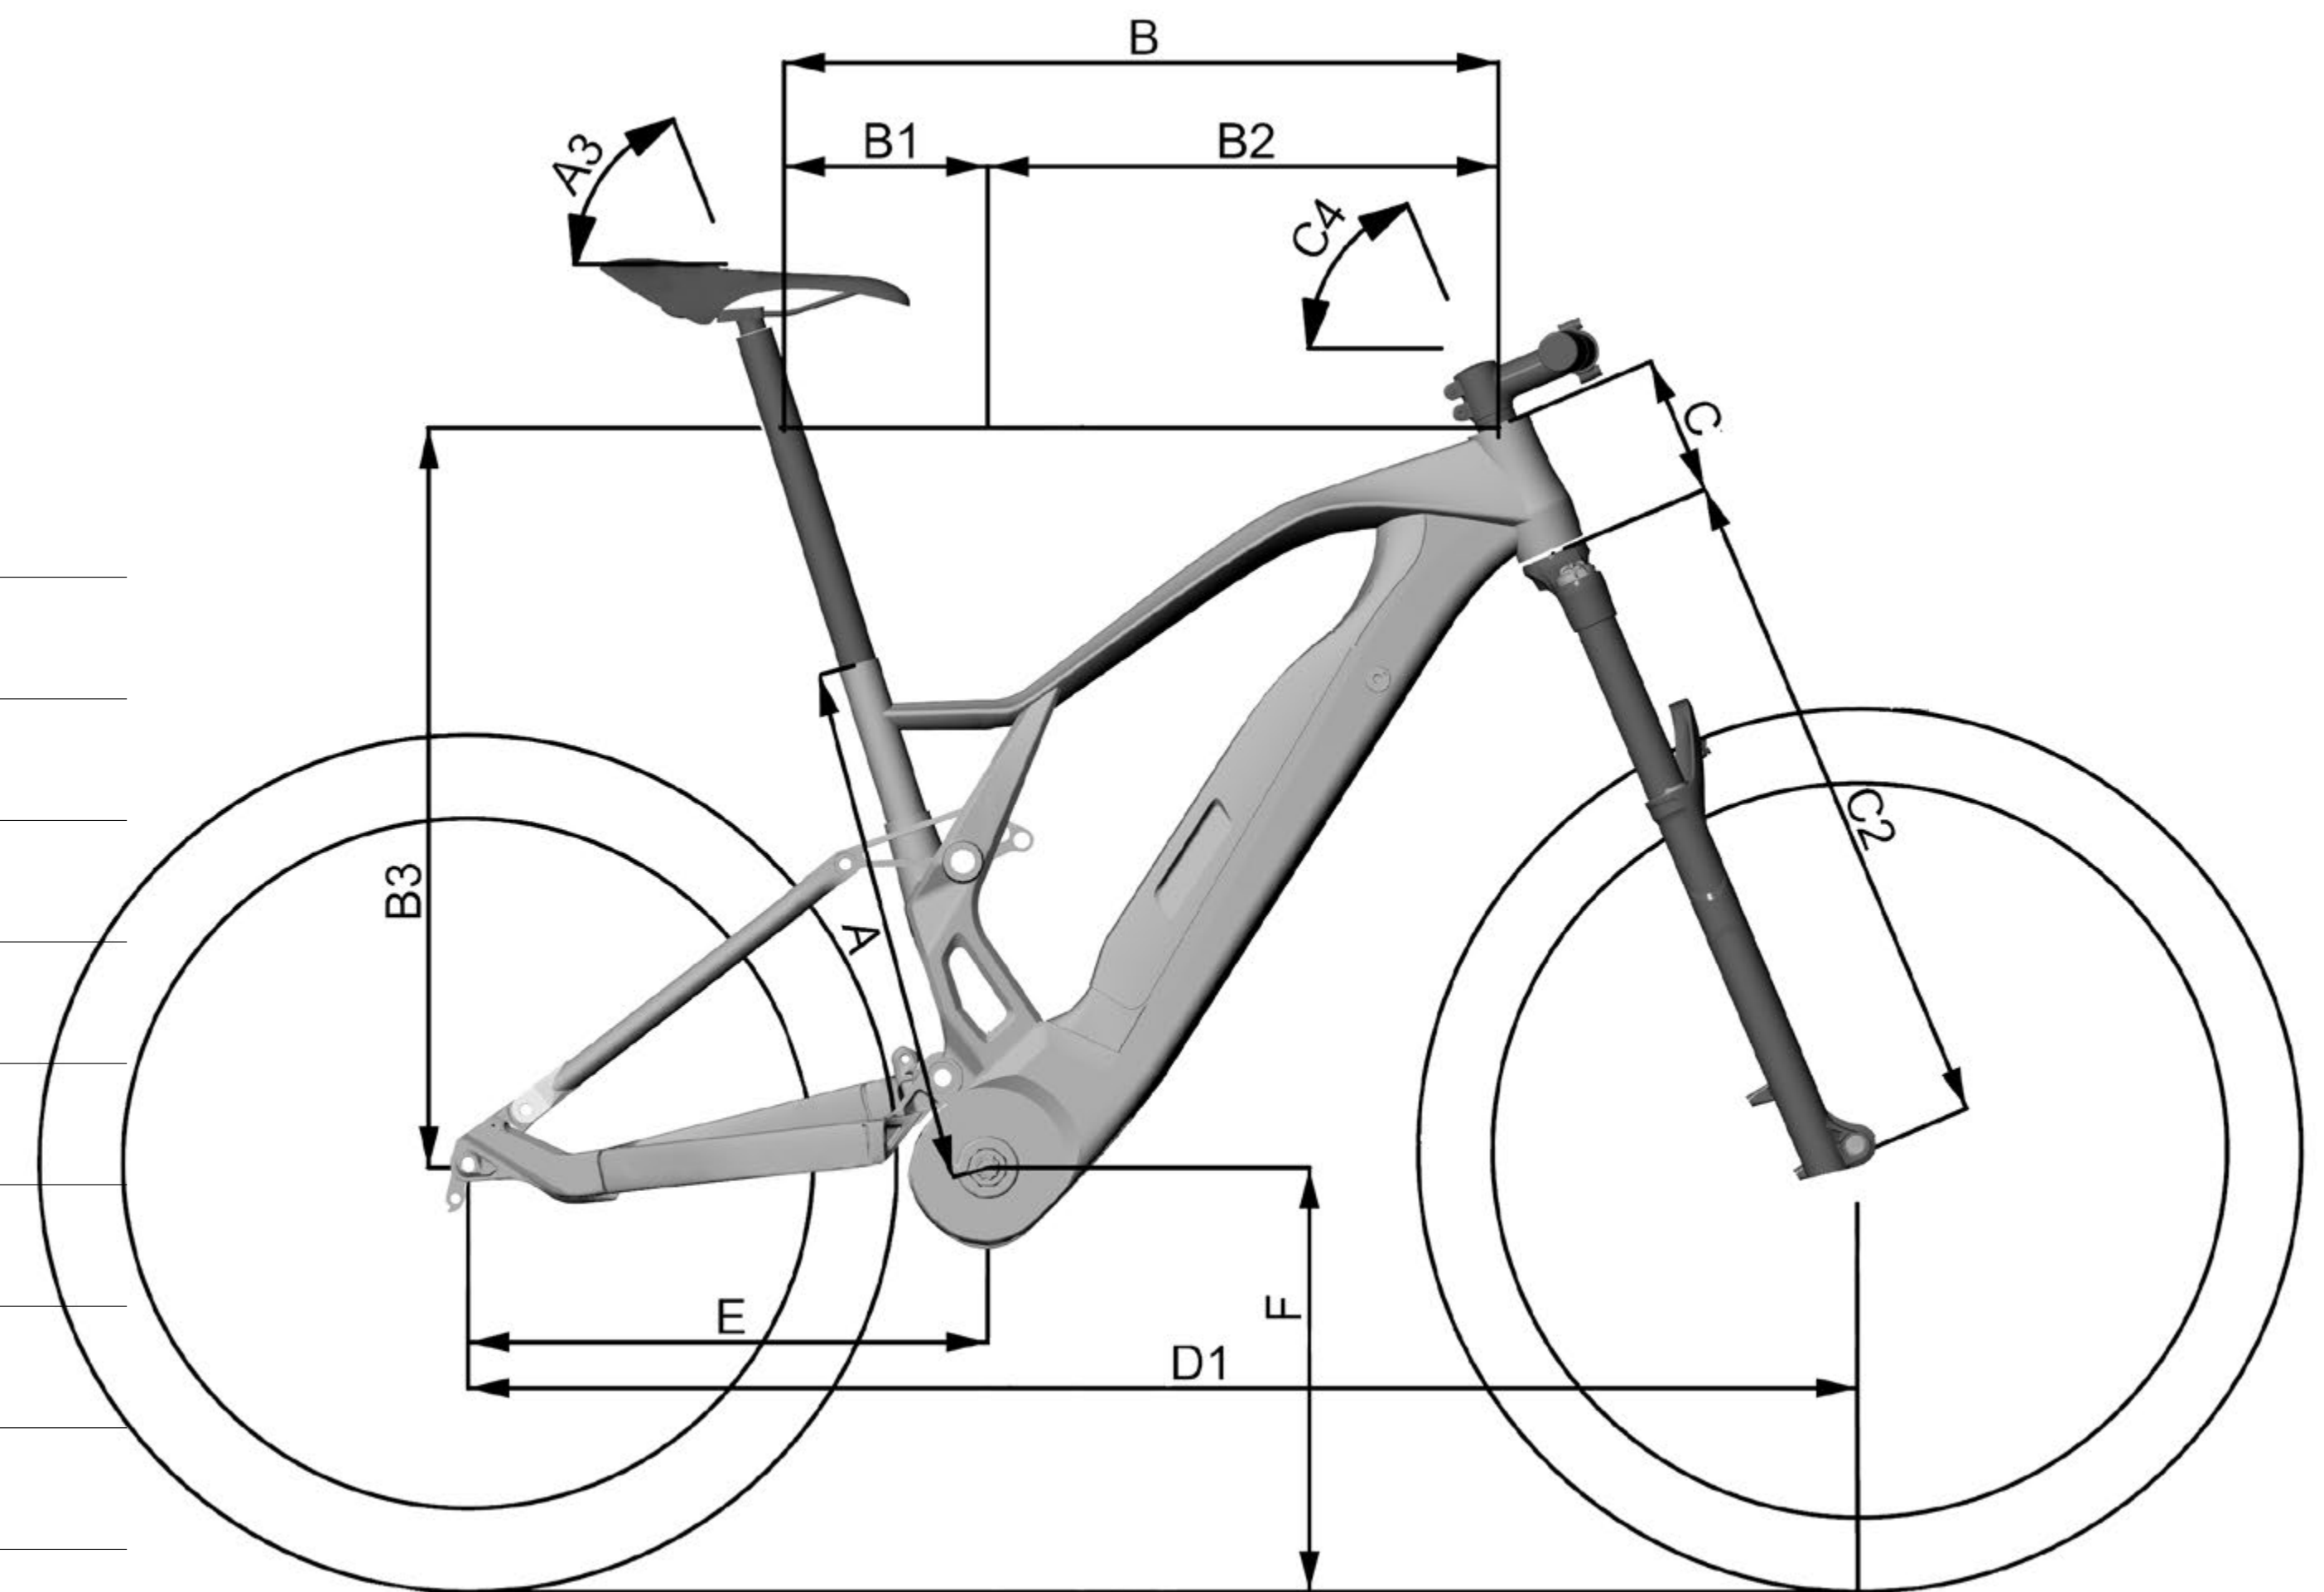

XTF 1.5 CARBON FACTORY

+ NEW PRODUCT

410% ASSISTANCE

|| DROPPER SEATPOST

↻ HEAD LOOK

⊘ 34x11x50

CARBON FRAME
S-M-L-XL

Brose S-Mag

Fantic 720Wh

RockShox PIKE
ULTIMATE 150mm

RockShox
Deluxe Select+

Sram X01-AXS Eagle
12V

Magura MT Trail
Carbon 4 Piston
disc brake

FSA KFX Carbon

Pirelli SCORPION
ProWall Trail -M- 29"

Sella Italia SLR
Boost

XTF 1.5 CARBON FACTORY

XTF 1.5 CARBON FACTORY

MOTOR	Brose S-MAG 36 Volt, Max power: 250 Watt, Torque/Coppia: 90 Nm
BATTERY	Fantic Integra, Lithium Ion, 36 Volt, 720Wh
DISPLAY	Brose-All Round 4 multifunctional display & push-assistance selection unit
FRAME	Carbon, Sizes: S - M - L - XL
FORK	RockShox PIKE ULTIMATE e-bike - 29" 150mm
SHOCK	RockShox Deluxe Select+ T205x60 Air
CHAIN RINGS	FSA 34t Alu
CRANK ARM	FSA Carbon CK-8685-1 - 170mm
REAR DERAILLEUR	Sram X01-AXS Eagle 12V
SHIFT LEVERS	Sram X01-AXS E-click
CASSETTE	Sram X-Glide Rainbow 12V, 10-52
CHAIN	Sram PC 12V Rainbow
BRAKE (FRONT)	Magura MT Trail Carbon 4 Piston disc brake
BRAKE (REAR)	Magura MT Trail Carbon 4 Piston disc brake
DISC (FRONT)	Braking S3 Battfly, 203mm - 6Hole
DISC (REAR)	Braking S3 Battfly, 180mm - 6Hole
TIRES (FRONT)	Pirelli SCORPION ProWall Trail -M- 29"x 2.4
TIRES (REAR)	Pirelli SCORPION ProWall Trail -R- 29"x 2.4
WHEELS	FSA KFX Carbon
HANDLEBAR	FSA KFX UD Carbon 760mm-31.8 FLAT
STEM	FSA NS-ICR 70mm-31.8 -10°A0
SEATPOST	RockShox Reverb AXS Ø 30.9 S-M(100mm), L(125mm), XL(150mm)
SADDLE	Sella Italia SLR Boost

SIZE	S	M	L	XL
A	390	430	469	510
A3	73	73	73	73
B	575	596	628	655
B1	156	158	162	167
B2	419	438	466	488
B3	608,0	615,1	628,9	645,5
C	100	105	120	135
C2	568	568	568	568
C4	66	66,5	66,5	67
D1	1188	1204	1238	1260
E	456	456	456	456
F	362,5	362,5	362,5	362,5